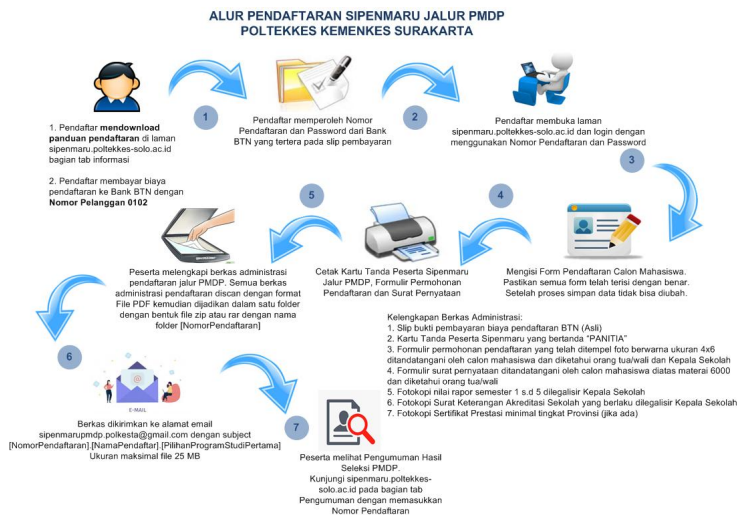

Written by it_adak

Monday, 06 January 2020 03:30 - Last Updated Friday, 17 April 2020 03:39

Panduan Pendaftaran PMDP dapat didownload pada link http://sipenmaru.poltekkes-solo.ac.id/index.php?mod=login_default&sub=filePanduan&act=view&typ=html